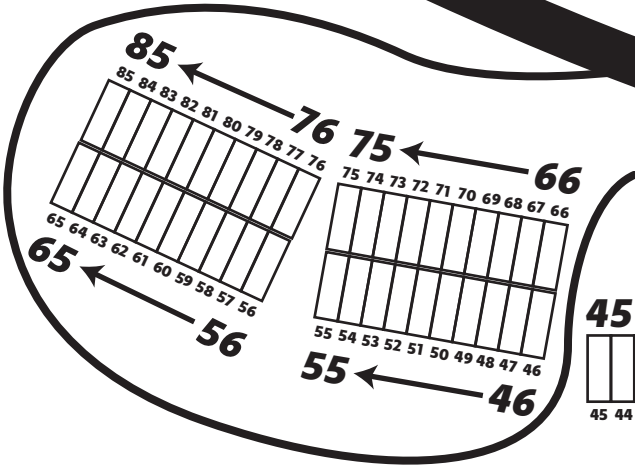

Camping Map

Trap Range

Trap Range

←←←← To Pistol Range

PARKING

CLUB HOUSE

PICNIC TABLES

GARAGE

Entrance >>>>

..... FENCE

BUILDING PAD

SHED